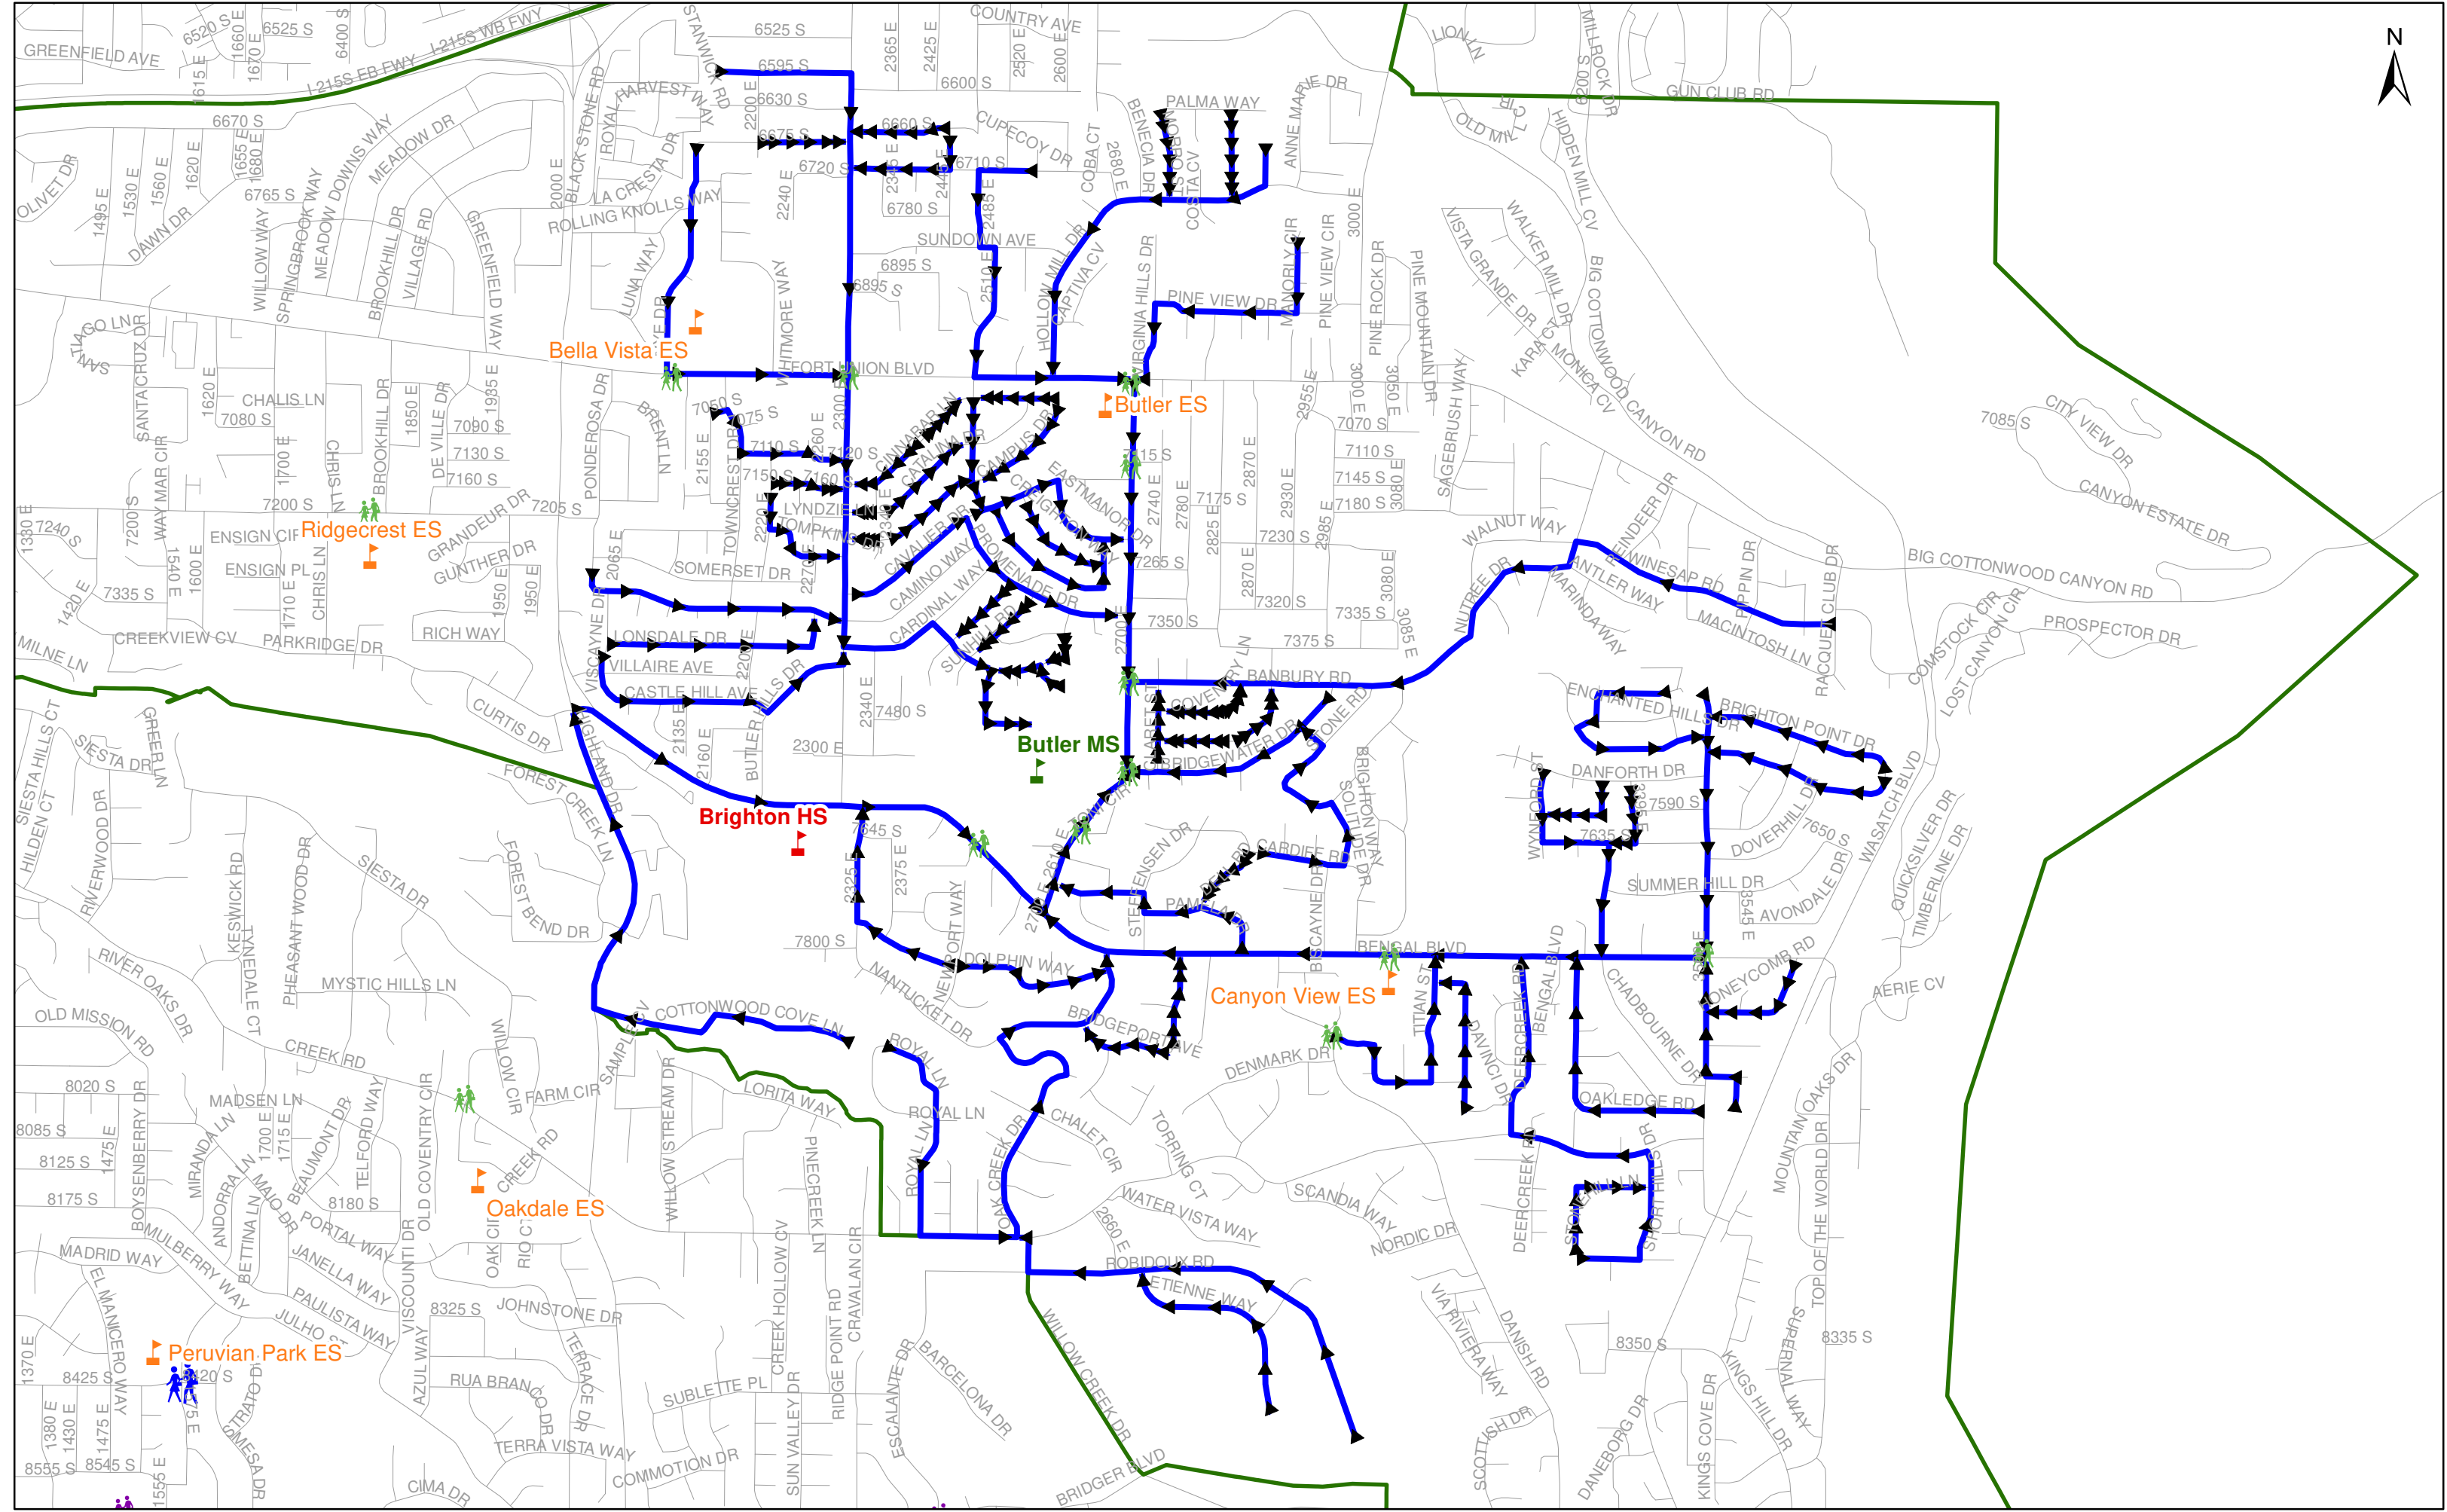

BUTLER MIDDLE SCHOOL SAFE WALKING ROUTES

Bella Vista ES

Butler ES

Ridgecrest ES

Butler MS

Brighton HS

Canyon View ES

Oakdale ES

Peruvian Park ES